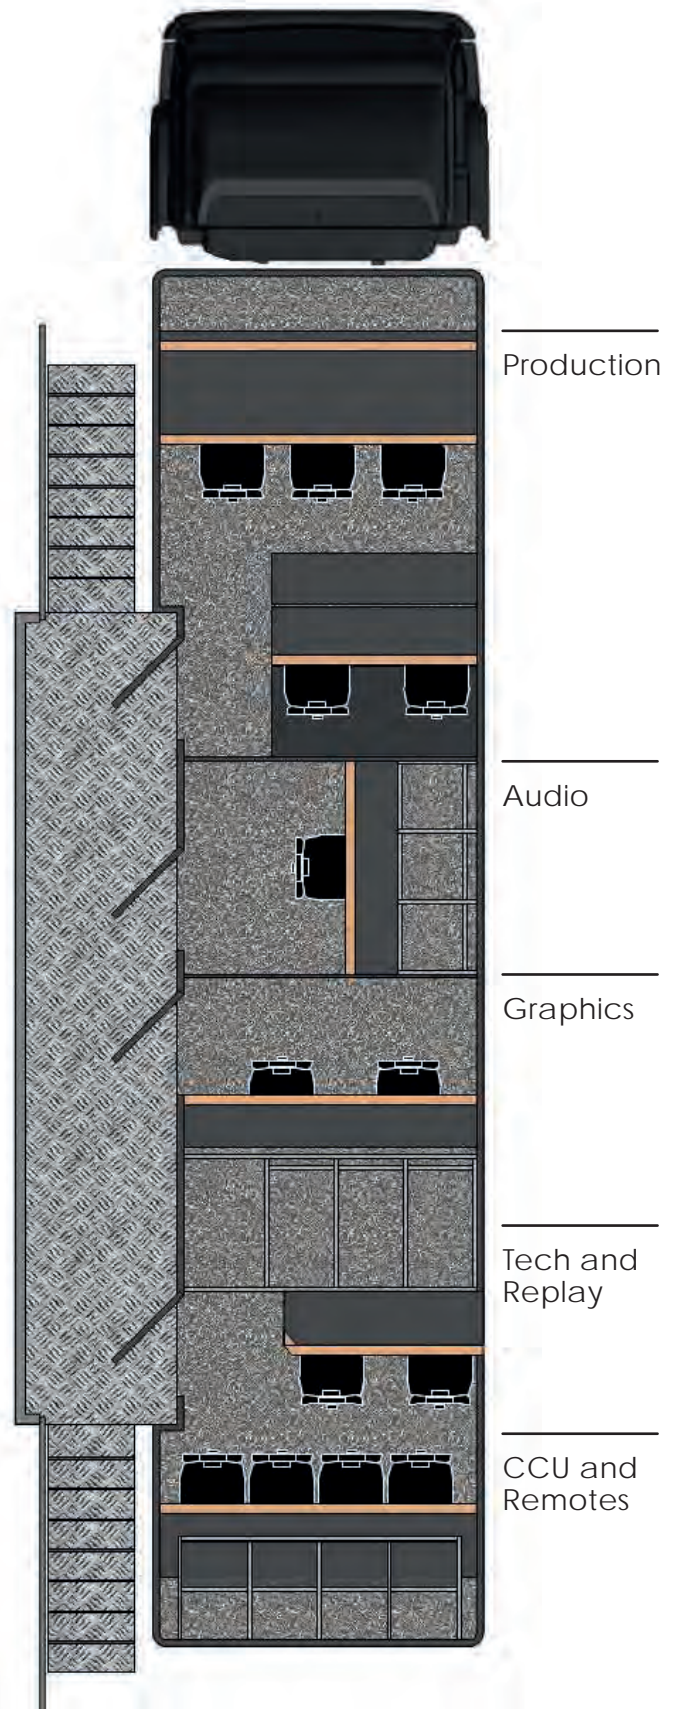

3-phase UPS system with 30min runtime

Complete 4K Workflow with 4K Cameras and Sources

ROSS Ultrix Carbonite 12G 4K Router (137x137)

ROSS TouchDrive TD2S Switcher Panel

ROSS UltraTouch Panels

BARCO E2 Gen2 4K Screen Management System

RIEDEL Artist-1024 Comms System

RIEDEL SmartPanels and Bolero Wireless Comms

RIEDEL MicroN UHD Signal Transport Network

SSL System-T Audio Production System

Genelec Monitoring

Dimensions and Layout

12.5m long | 2.5m wide | 4.25m high